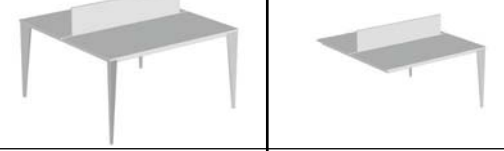

WORKSTATION WORKSTATION

4 AYAKLI (4LEG) 2 AYAKLI (2 LEG)

KOD CODE	EBAT DIMENSIONS	KOD CODE	EBAT DIMENSIONS
EXM0112W	120*142*75h	EXM0112TW	120*142*75h
EXM0114W	140*162*75h	EXM0114TW	140*162*75h
EXM0116W	160*162*75h	EXM0116TW	160*162*75h
EXM0118W	180*162*75h	EXM0118TW	180*162*75h