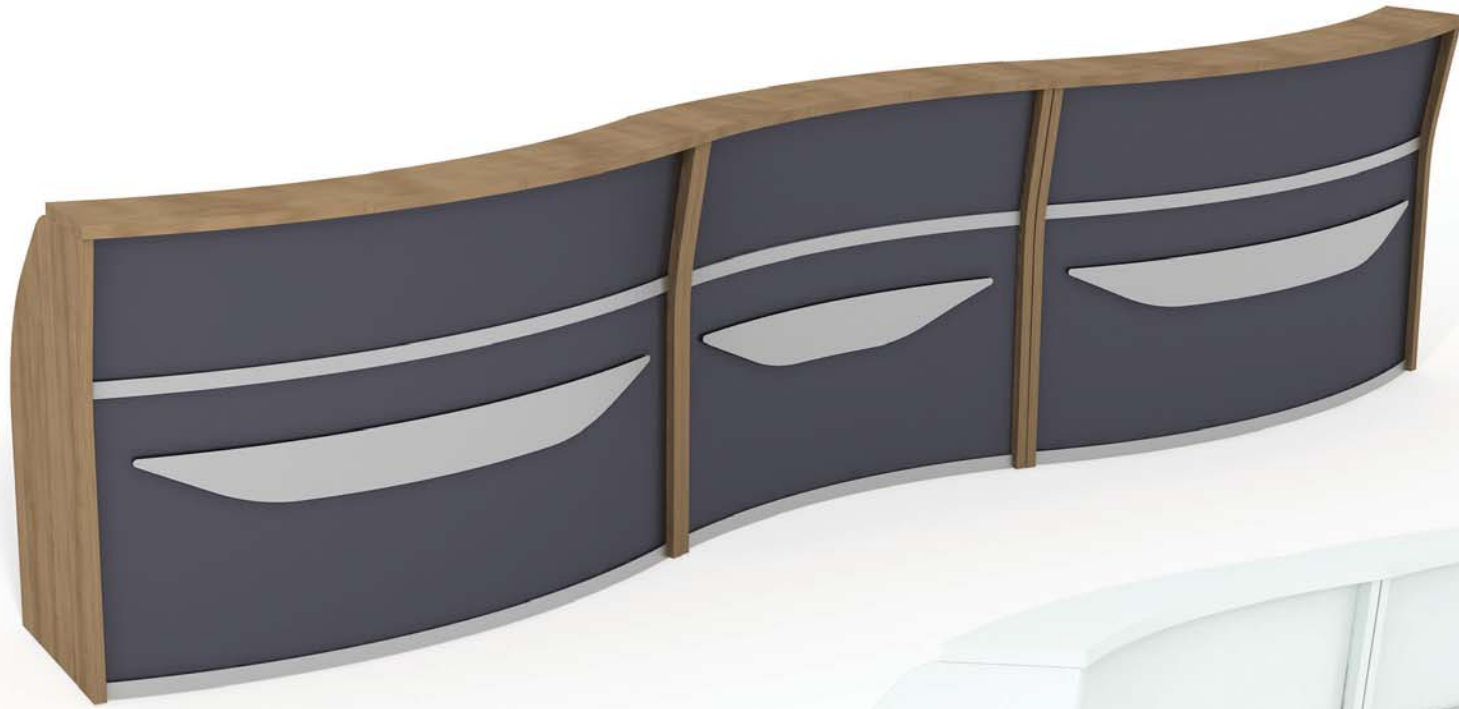

Beyaz / Beyaz
White / White

Beyaz / Füme
White / Dark Grey

Marbella / Füme
Marbella / Dark Grey

BANKO / RECEPTION DESK

EBM0117 / 170*70*113h

EBM0114 / 140*70*113h