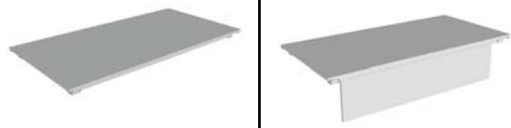

MASA AYAKSIZ TABLE (NO LEG)

PERDESİZ(NO PANEL) PERDELİ(PANEL)

KOD CODE	EBAT DIMENSIONS	KOD CODE	EBAT DIMENSIONS
EXM0112PA	120*70*75h	EXM0112A	120*70*75h
EXM0114PA	140*80*75h	EXM0114A	140*80*75h
EXM0116PA	160*80*75h	EXM0116A	160*80*75h
EXM0118PA	180*80*75h	EXM0118A	180*80*75h
EXM0120PA	200*80*75h	EXM0120A	200*80*75h