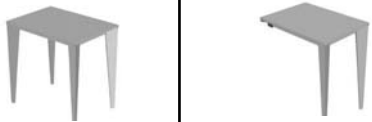

ETAJER ETAGERE

ETAJER 2 AYAKLI

KOD CODE	EBAT DIMENSIONS	KOD CODE	EBAT DIMENSIONS
EXM0607	70*50*75h	EXM0607I	70*50*75h

SEHPA COFFEE TABLE

SEHPA

KOD CODE	EBAT DIMENSIONS
EXM0307	70*50*41h