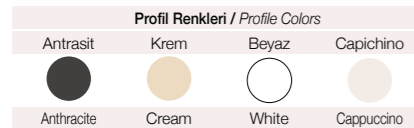

Product Size				Package Size			Shipment		
	E/L (cm)	B/W (cm)	Y/H (cm)	Kg	E/L (cm)	B/W (cm)	Y/H (cm)	20'DV	40'DV	TRUCK
Köşe / Corner	203	263	67	69	77	198	81	25	58	76