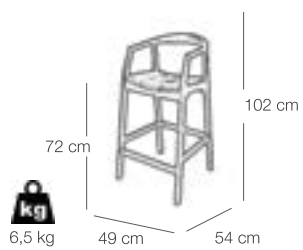

Mira bar 366