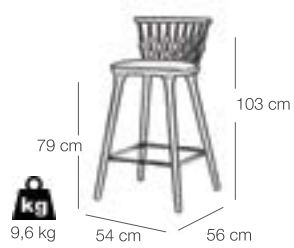

Ocean bar 283