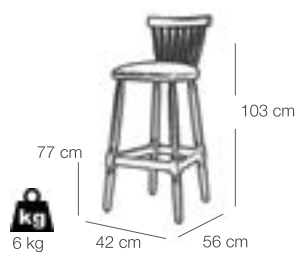

Aragon bar 386