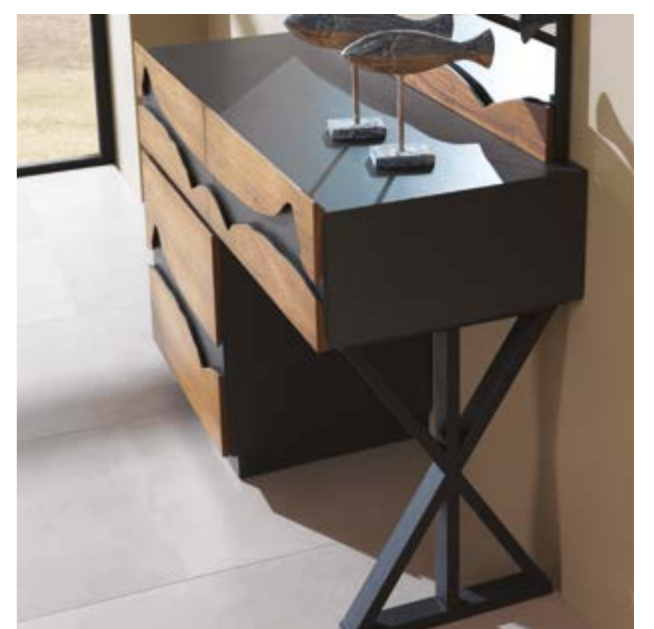

TO HAVE A NEW AND GOOD THING IS ALWAYS PLEASURE OF YOUR LIFE. 'Kütük', WHICH WE OFFER YOU WITH PERFECT WORKMANSHIP AND MATERIAL QUALITY AND DIFFERENT DESIGN FROM OTHERS, GIVES RELIEF TO YOUR AMBIENT. THIS DESIGN, IN WHICH DARK COLOR TONES ARE USED, TOUCHES YOUR SOUL BY LIGHTING YOUR HOMES.

Yeni ve iyisi her zamanın zenginliği için kaliteli ve sağlam bir tasarımla sizler için ürettik. Bulduğunuz ortama ferahlik katıyor. Koyu tonların kullanıldığı bu tasarımlar evleri ni ze ışık saçarak ruhunuza dokunuyor.

Soho

“Yatak Odası - Bedroom

	G/W	Y/H	D/D
Dolap / Wardrobe	261	215	70
Karyola / Bed	173	37	221
Şifonyer / Dresser	120	50	85
Komodun / Commod	60	37	48