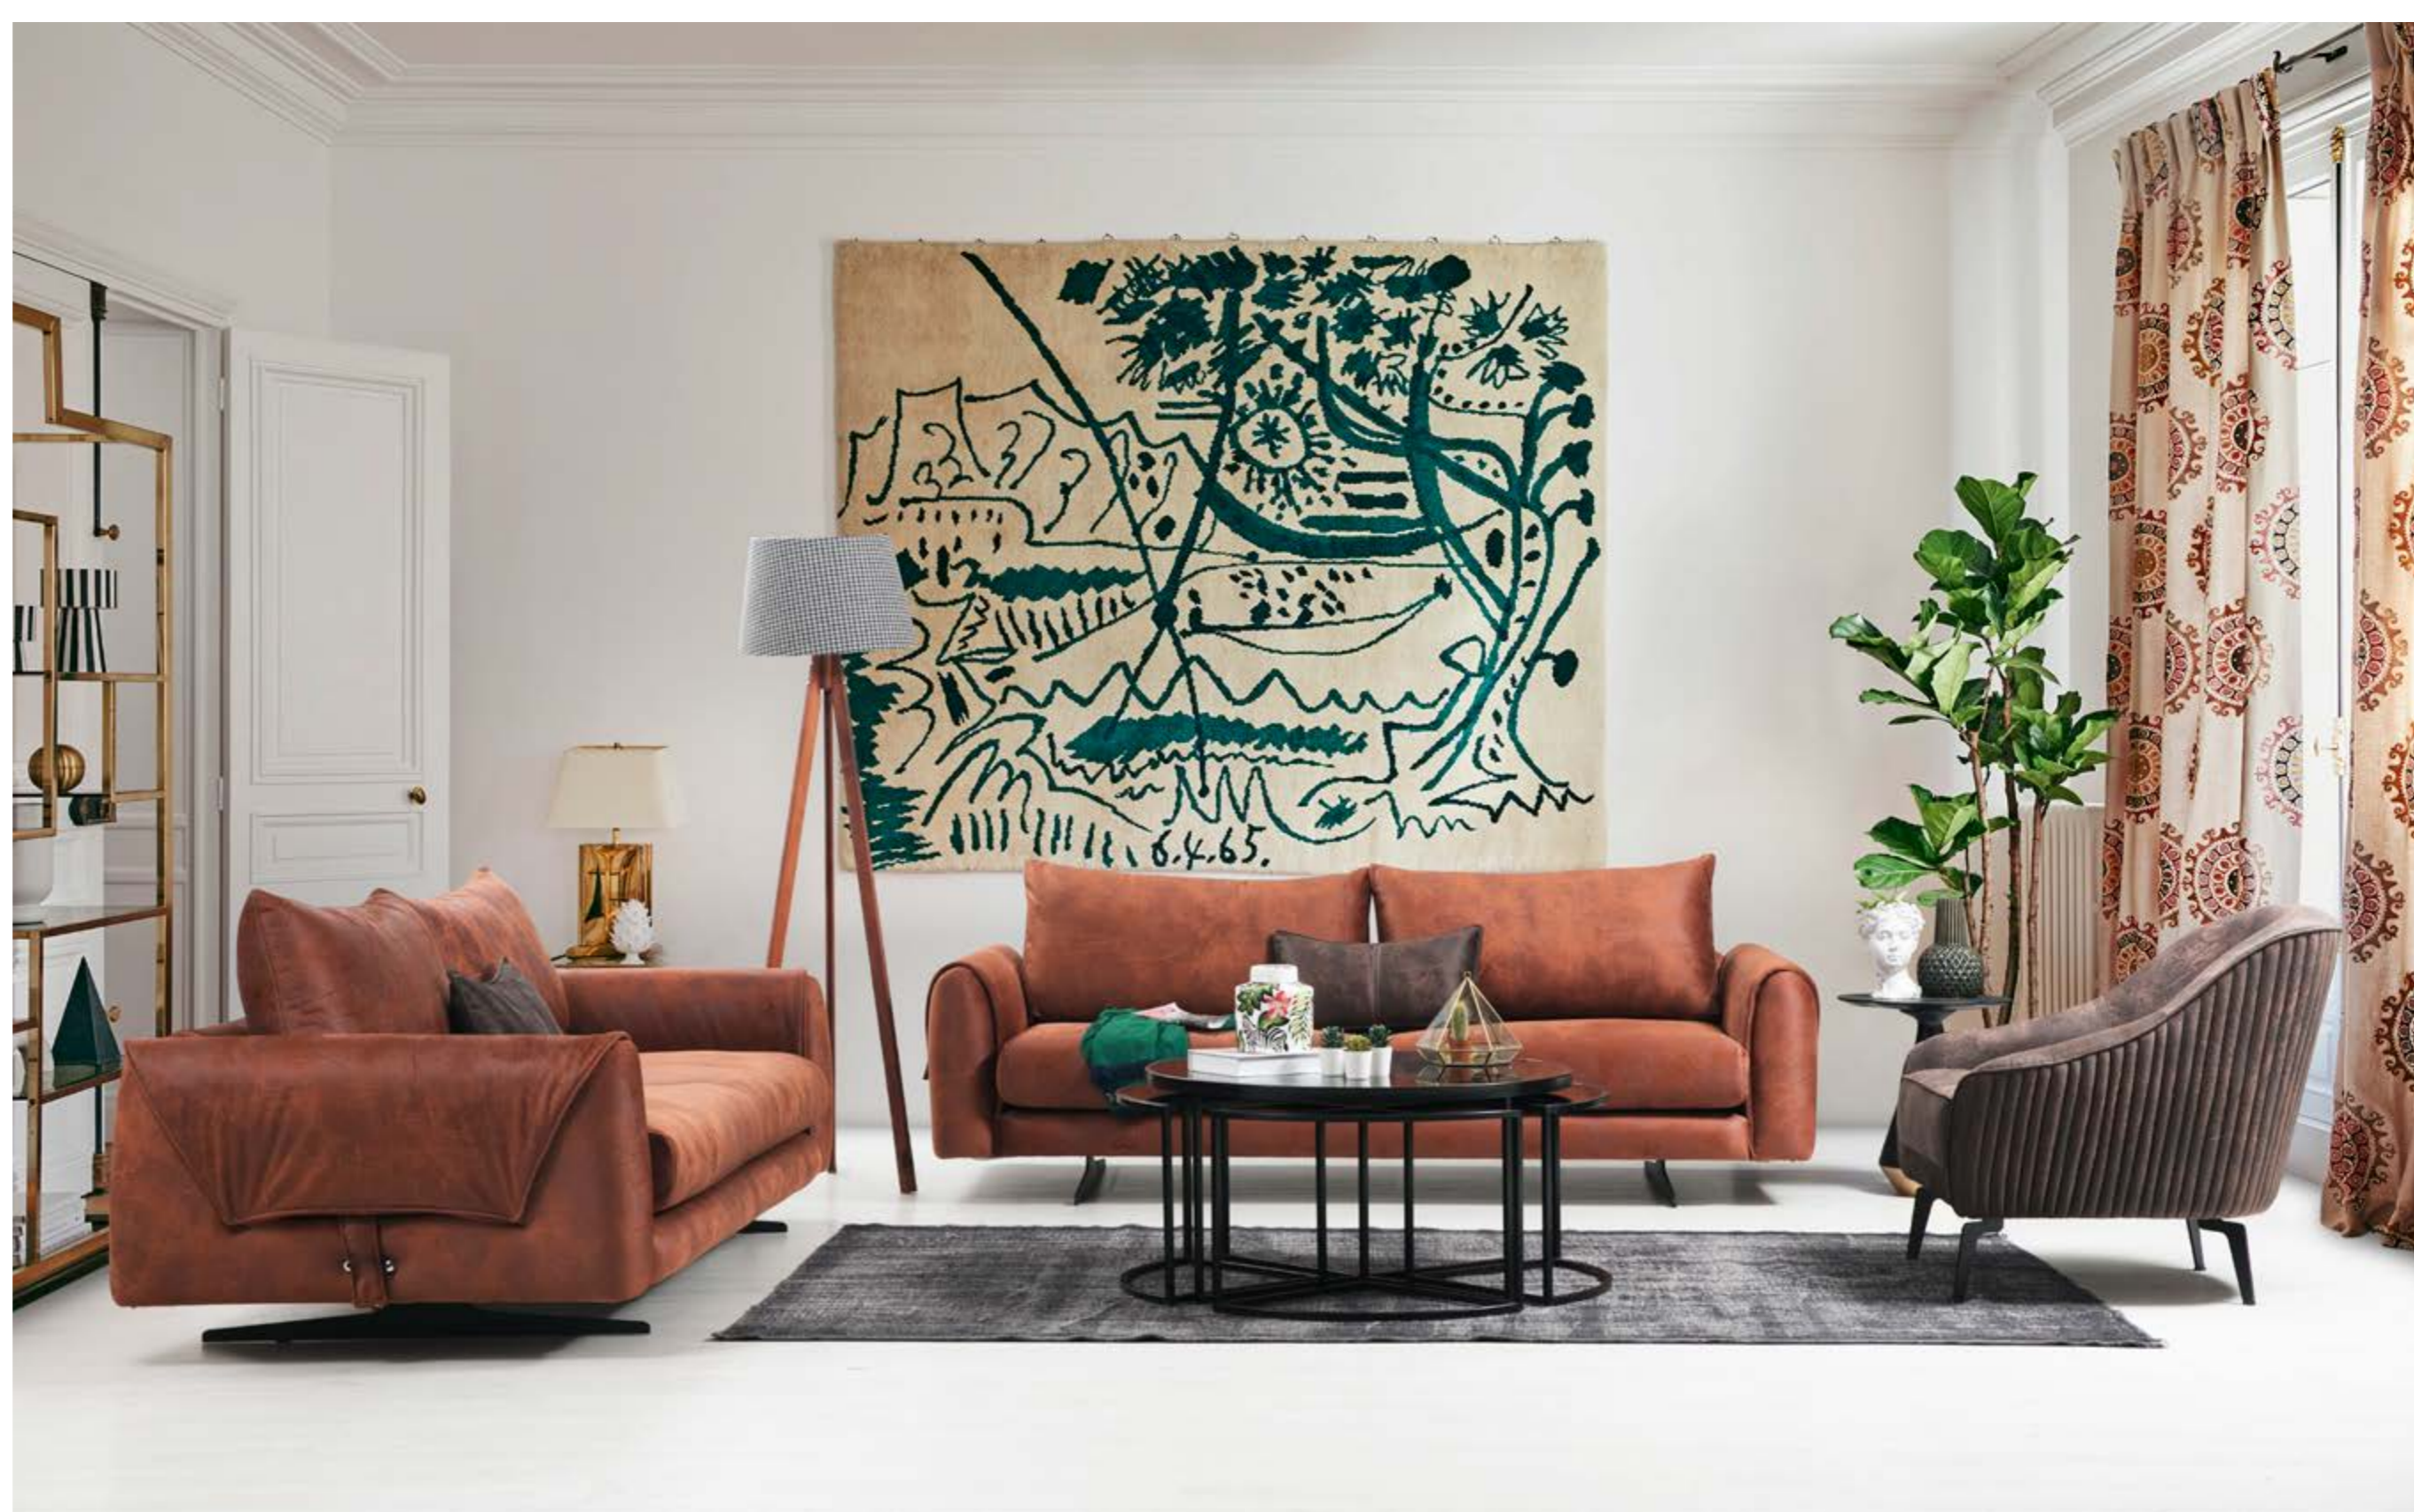

Paris

“Yemek Odası - Dining Room

	G/W	Y/H	D/D
Konsol / Console	215	80	48
Masa / Table	165	76	92
Sandalye / Chair	54	84	52

Paris

“Koltuk Takımı - Sofa Set

	G/W	Y/H	D/D
● ● ●	220	42	62
● ● ●	78	78	60

OUR LIVING SPACES BEAR TRACES FROM GEOGRAPHICS. THESE TRACES COMING FROM DIFFERENT REGIONS ARE DIRECTED BY OUR CHARACTERS AND THUR, FIND THE LATEST VERSION.....