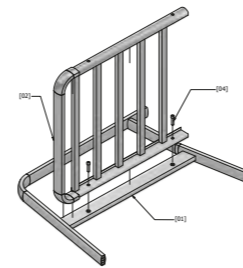

[04] x 8
(M8 x 35)

[05] x 1