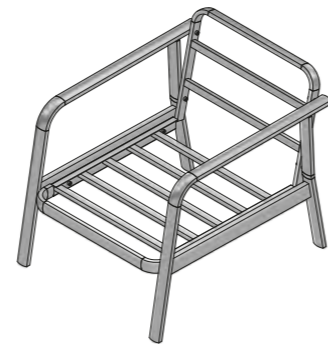

Most of our products are sent as demounted in a single package. It is super-easy to mount via installation guide.