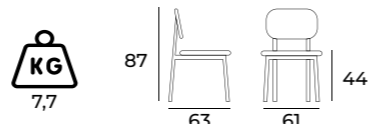

APRIL

115

MALDIVES

811

CANADA

276

SOLARIS

804