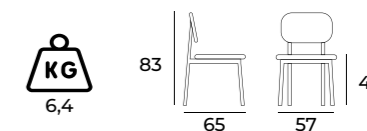

CHAIRS

Outdoor

03

PURE

369

CRETE

813