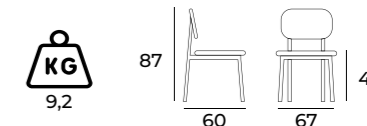

CHAIRS

Outdoor

03

DAISY

119

PURE

369

CRETE